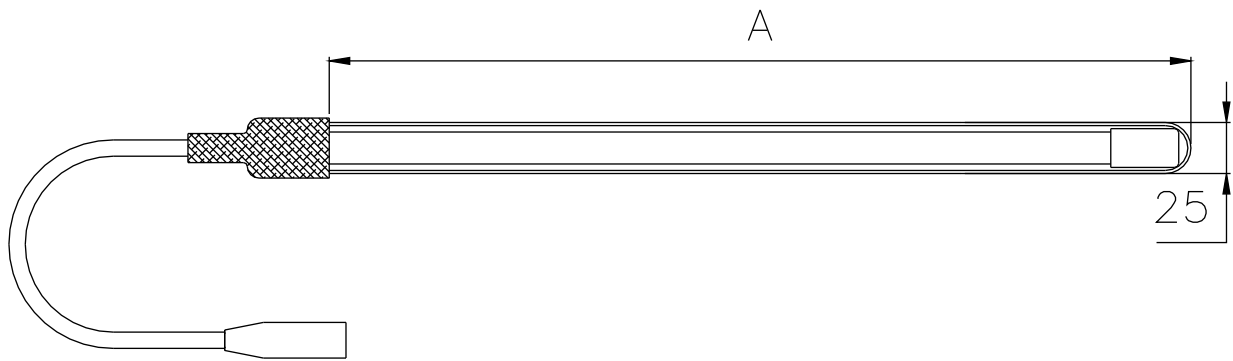

## GH9-90WH-QS

Physical Data	
Lamps type	High Output
Dimensions	
Measure (A)	913 mm
Lamp Diameter	15 mm (T5)
Base	4 pin
Electrical data	
Lamp Wattage	90 W